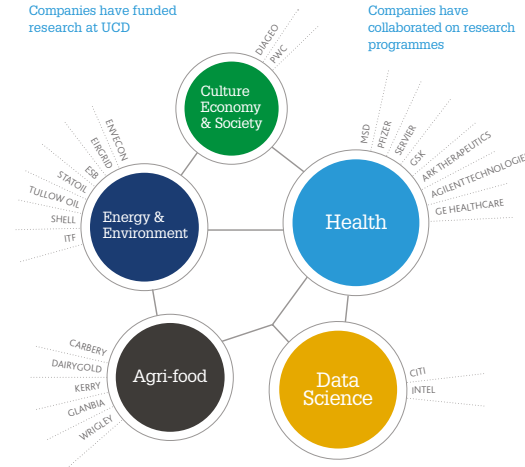

No.1 in Ireland for
Graduate Employability

Graduate Employability Rankings 2018

UCD is at the forefront of global knowledge and research studies that have real societal impact. As the highest level research is, by its nature, global in scope, UCD fosters collaboration with the 'best of the best' researchers across the world.

The university has a focus on five research priorities (Culture, Economy and Society; Health; Information, Computation and Communications; Agri-Food; and Energy and Environment) which map to critical global research challenges. UCD collaborates with industry worldwide to develop knowledge and solutions within these priority areas.

Global Connections

- » UCD is a member of several international research and education networks such as Universitas 21 (U21), Erasmus, UNICA and EUC.
- » UCD is research collaborator with 71 universities in Top 100 Times Higher 2015-16 Rankings.
- » UCD has a presence around the world through overseas programmes: UCD provides and accredits degree programmes in co-operation with partner institutions in China, such as Peking, Renmin and Fudan; as well as in Singapore, Malaysia, and Sri Lanka.

Industry Partnerships

250+

Companies have funded research at UCD

1000+

Companies have collaborated on research programmes

Global collaboration

More than 50 companies are currently located at UCD and over 250 companies have funded research at UCD in recent years. In addition, more than 1,000 companies have collaborated on research projects. UCD, through NovaUCD, has since 2003 provided business support to over 290 companies and early-stage ventures and earned over €8 million in commercialisation income.